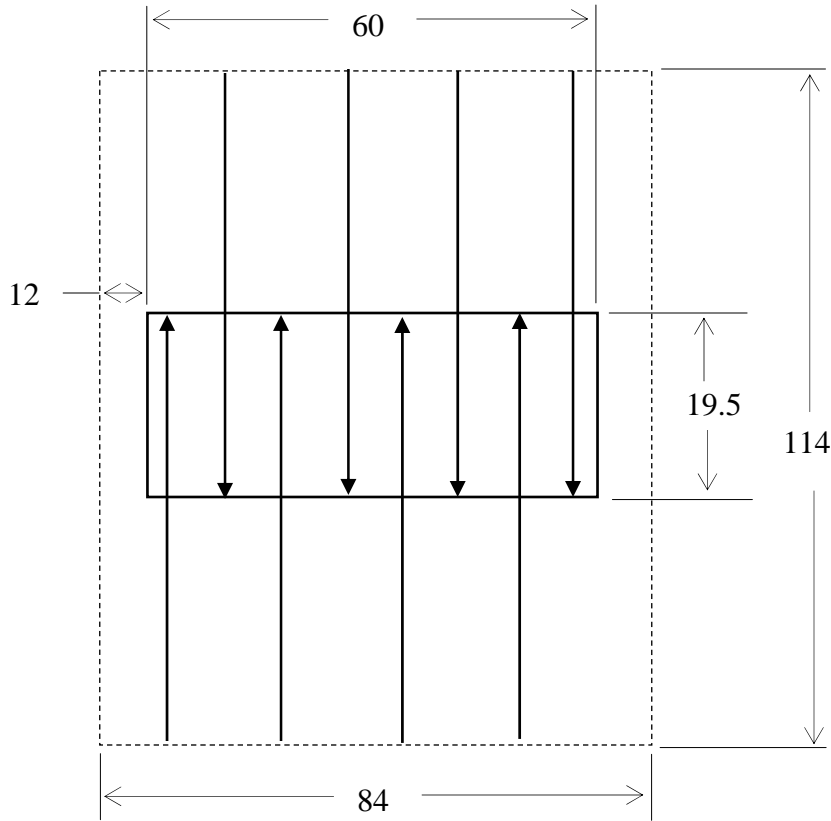

Peak Racks Double Sided Campus/Commercial Rack Footprint

Rack Dimensions

Rack Size Without Bikes Inches (width x length)	Footprint Required with Bikes Inserted Inches (width x length)
2-bike 19.5 x 11.5	114 x 35.5
4-bike 19.5 x 27.5	114 x 51.5
6-bike 19.5 x 44	114 x 68
8-bike 19.5 x 60	114 x 84